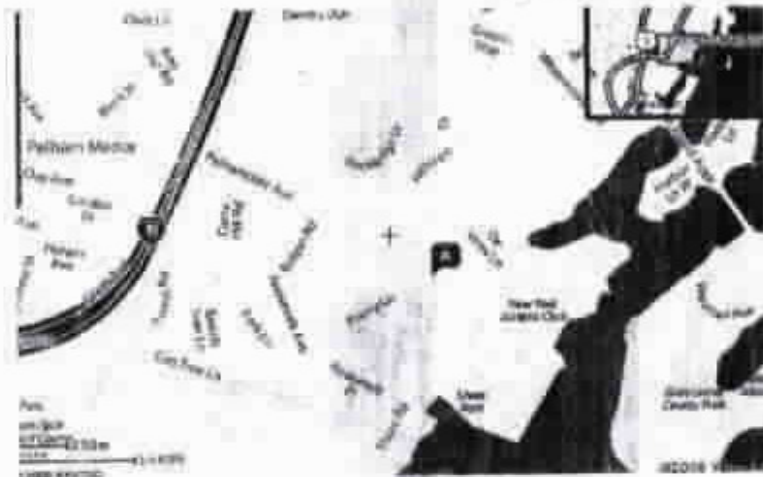

Please come and join us. Try something new!

It will be a fun time for the whole family.

(You do not need a partner.)

Directions to Christ the Redeemer Church:
Take Hutchinson River Pkwy to exit 7 (Boston Post Rd./Rte 1.) Take left (southbound) onto Boston Post Rd. (or right from northbound). Pass 7 streets on the right before Pelhamdale Ave., and go to intersection of Shore Rd. Church is on the right.

If you feel more comfortable, get off at exit 8 (Sanford Blvd.) Turn right and go under Hutchinson River Pkwy. Sanford Blvd. becomes Colonial. Pass Pelham High School and turn right on Pelhamdale Ave. Go all the way to end at Shore Road. Church is on the right.